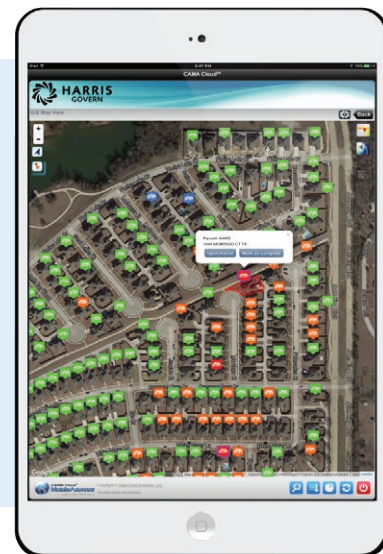

HG Mobile offers everything your field appraisers need, such as advanced mobile data collection, efficiency, and unmatched reliability while in the field.

Join over 1,000 users who have increased productivity through true innovation with:

- ✓ Real time quality control
- ✓ Real time field tracking
- ✓ No check-in/check-out
- ✓ Instant productivity reports
- ✓ Easy-to-use workflow

Mobile Data Collection that's effective and Proven!

- ✓ Update data without any delays
- ✓ Automated GPS & address routing
- ✓ Easily configured to your needs
- ✓ Easy touch screen sketching
- ✓ Eliminate redundant data entry
- ✓ Real time photo acquisition and delivery

What is HG Mobile?

We've completely changed the face of mobile data collection with this innovative and field proven solution. All data changes are made available to office quality control modules in real-time, saving you time and money by correcting costly mistakes before they are made public.

For each change made, HG Mobile keeps track of the who, what, when and where providing for unparalleled transparency and safety for your staff and property owners.